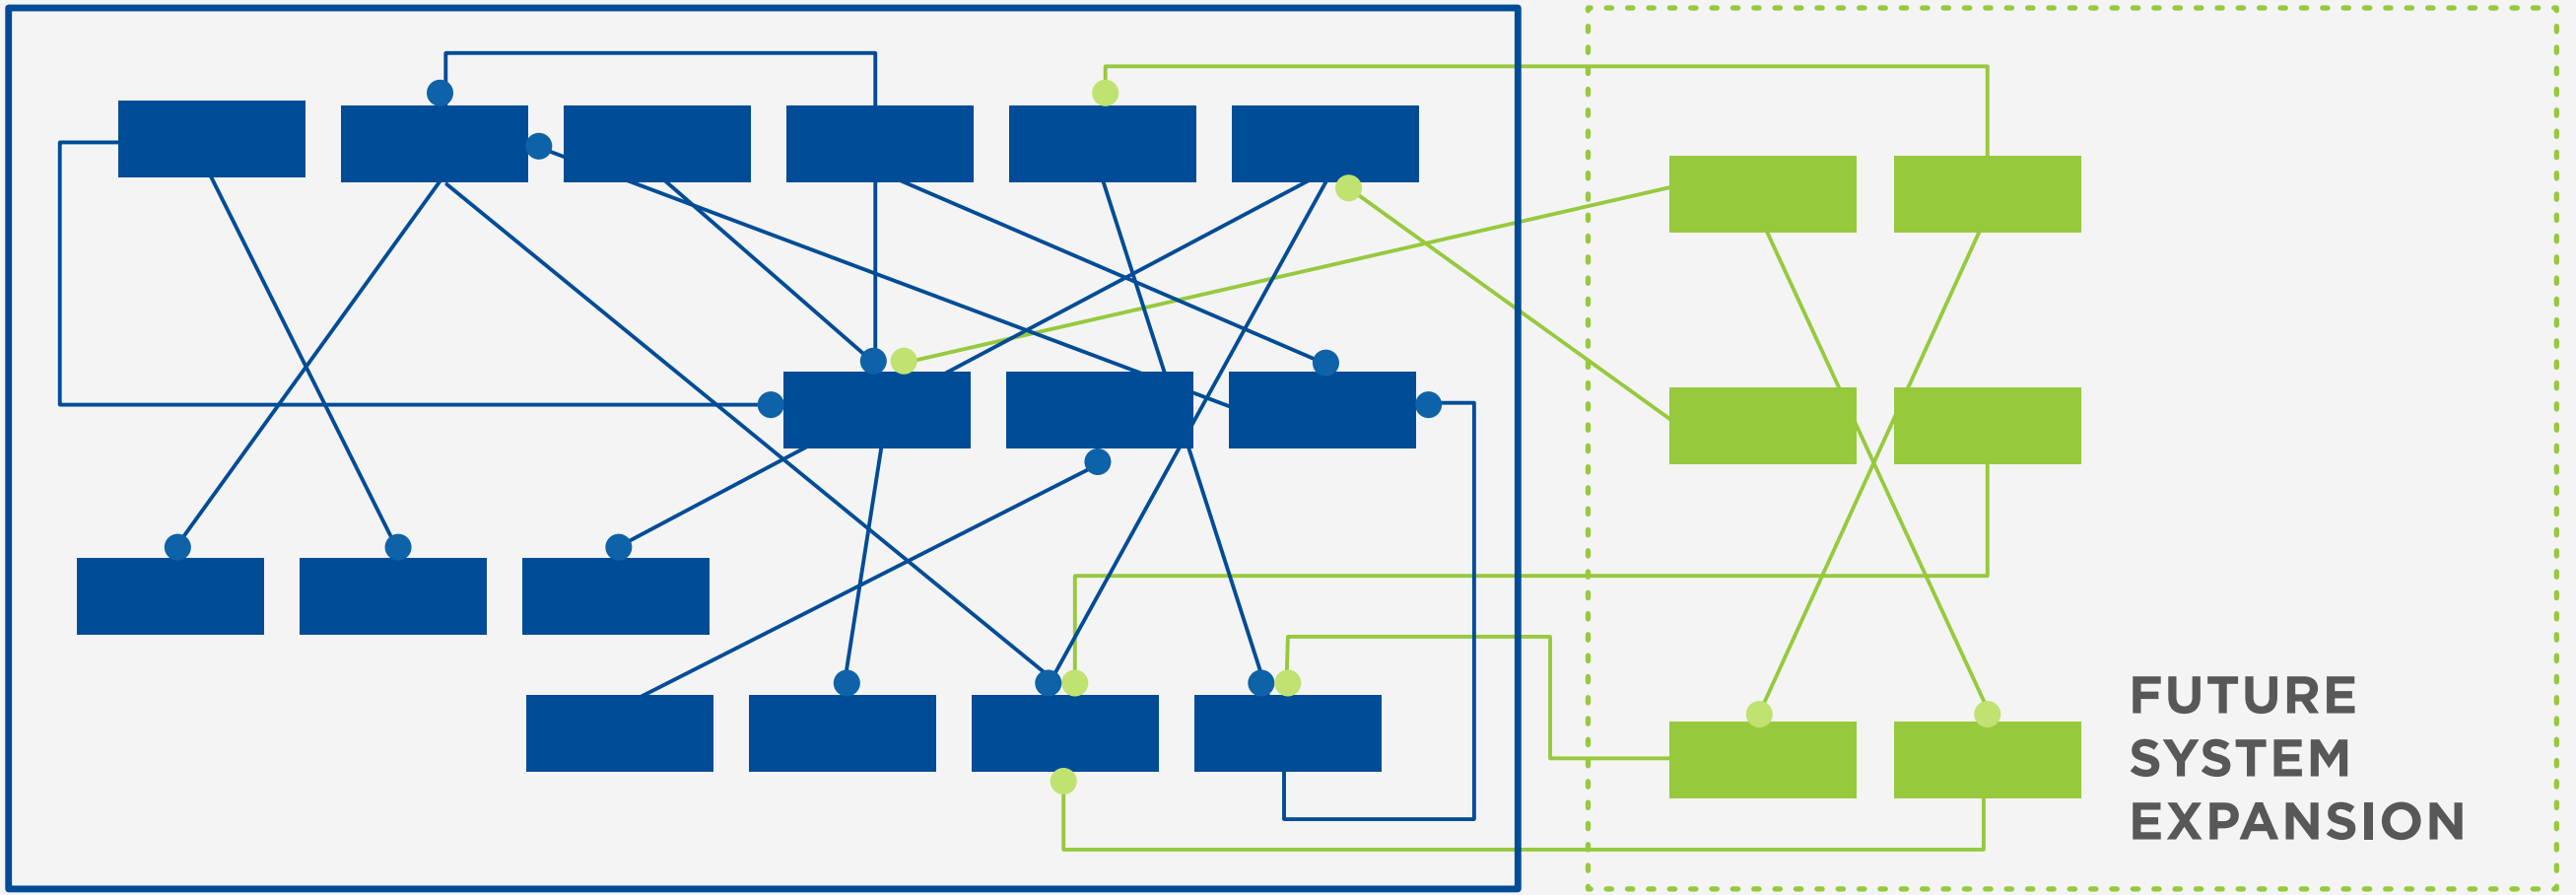

WHAT IS DDS?

The software connectivity standard that enables secure real-time information exchange, modular application development and rapid integration in Industrial IoT systems.

MOST IIOT SYSTEMS ARE NOT DESIGNED FOR RAPID INTEGRATION AND EASY EVOLUTION

HOW DDS WORKS

SECURE, SCALABLE, DECENTRALIZED DATA - WHEN AND WHERE IT'S NEEDED

BUSINESS VALUE

- Build distributed systems faster
- Future-proof evolving systems
- Improve developer productivity

TECHNOLOGY BENEFITS

- Data-centric interoperability
- Quality of service tunability for reliability, performance and scale
- Seamless cross-platform and cross-language interoperability

INTEGRATED WITH

- AUTOSAR
- ROS2
- OpenICE
- OpenFMB
- FACE
- NGVA

FOR REAL-TIME, MISSION-CRITICAL APPLICATIONS

#ThisIsDDS

LEARN MORE AT www.rti.com